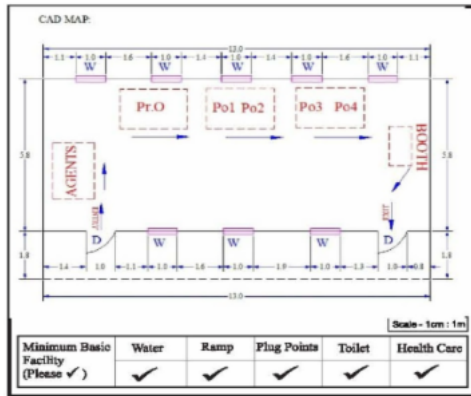

Nazri Naksha

Google Map View

Polling Station Building Front View

Polling Station Front View

Cad View

Key MAP View