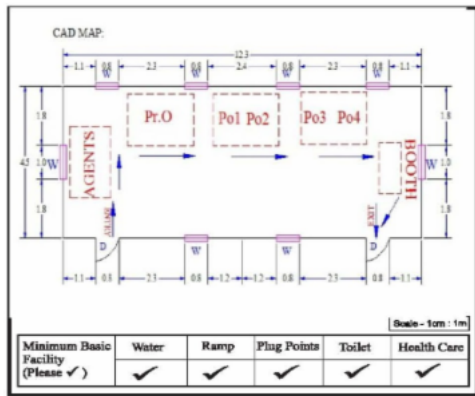

Nazri Naksha

Google Map View

Polling Station Building Front View

Polling Station Front View

Cad View

Key MAP View