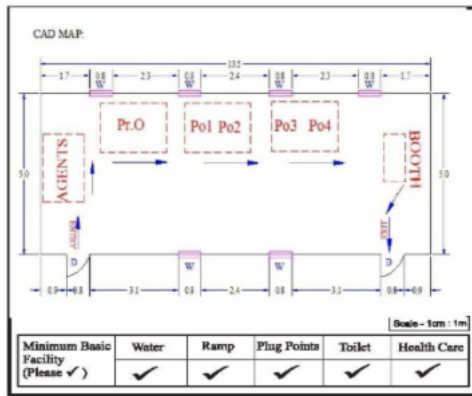

Nazri Naksha

Google Map View

Polling Station Building Front View

Polling Station Front View

Cad View

Key MAP View