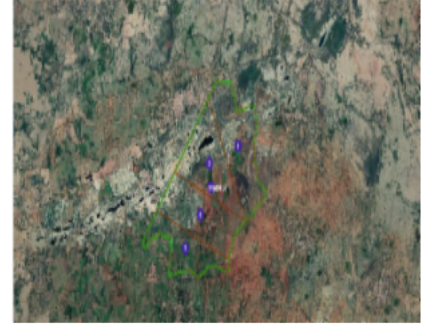

Nazri Naksha

Google Map View