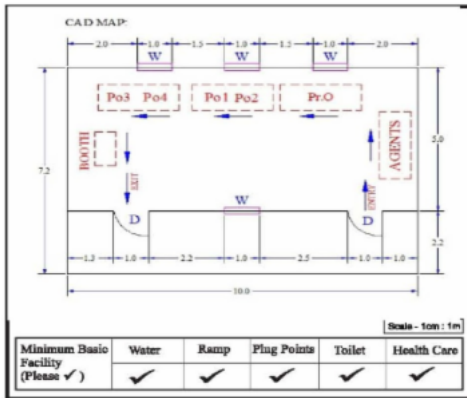

Nazri Naksha

Google Map View

Polling Station Building Front View

Polling Station Front View

Cad View

Key MAP View