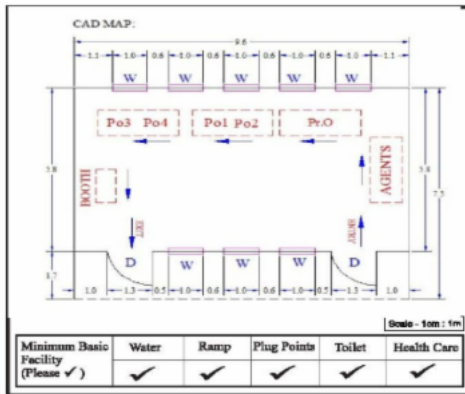

Nazri Naksha

Google Map View

Polling Station Building Front View

Polling Station Front View

Cad View

Key MAP View