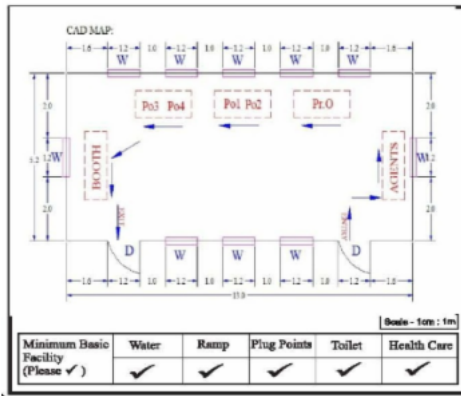

Nazri Naksha

Google Map View

Polling Station Building Front View

Polling Station Front View

Cad View

Key MAP View