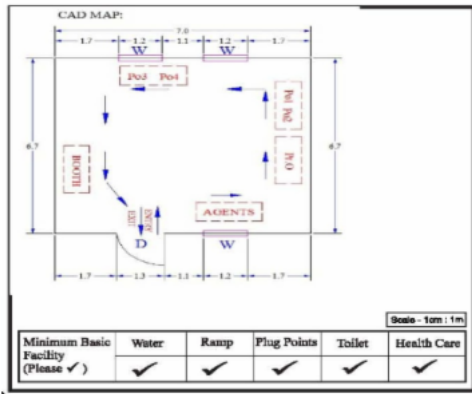

Nazri Naksha

Google Map View

Polling Station Building Front View

Polling Station Front View

Cad View

Key MAP View