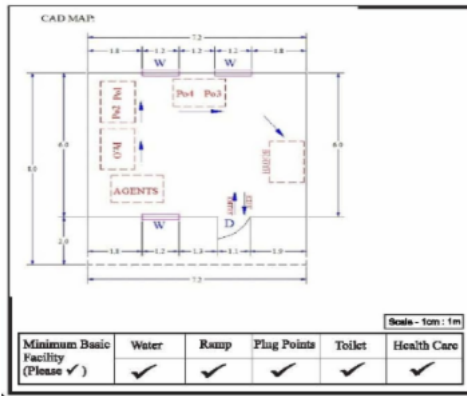

Nazri Naksha

Google Map View

Polling Station Building Front View

Polling Station Front View

Cad View

Key MAP View