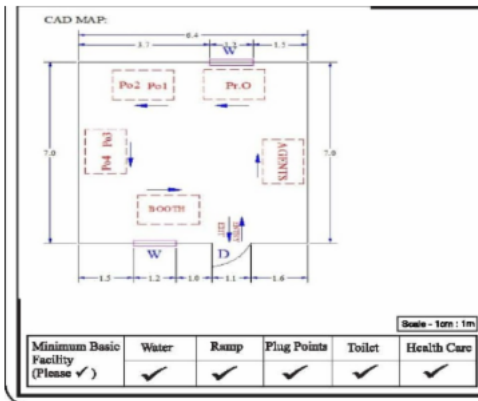

Nazri Naksha

Google Map View

Polling Station Building Front View

Polling Station Front View

Cad View

Key MAP View