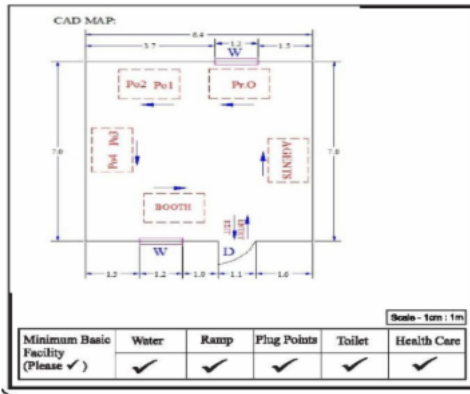

Nazri Naksha

Google Map View

Polling Station Building Front View

Polling Station Front View

Cad View

Key MAP View