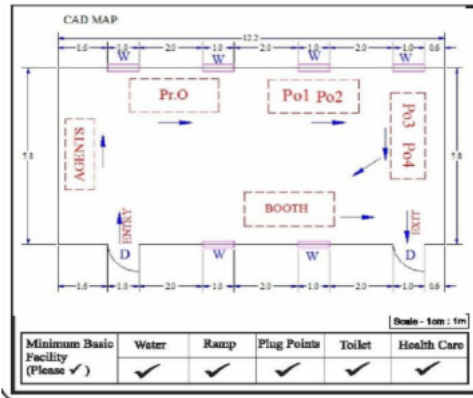

Nazri Naksha

Google Map View

Polling Station Building Front View

Polling Station Front View

Cad View

Key MAP View