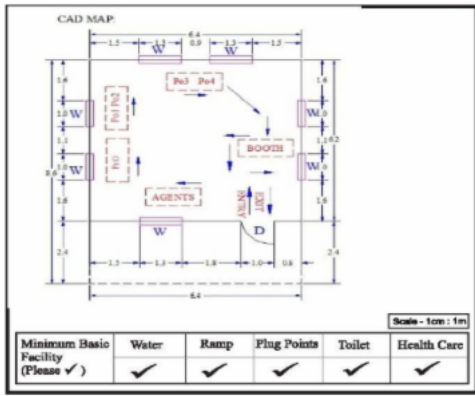

Nazri Naksha

Google Map View

Polling Station Building Front View

Polling Station Front View

Cad View

Key MAP View