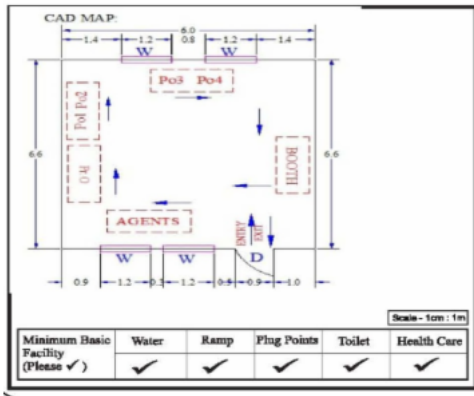

Nazri Naksha

Google Map View

Polling Station Building Front View

Polling Station Front View

Cad View

Key MAP View