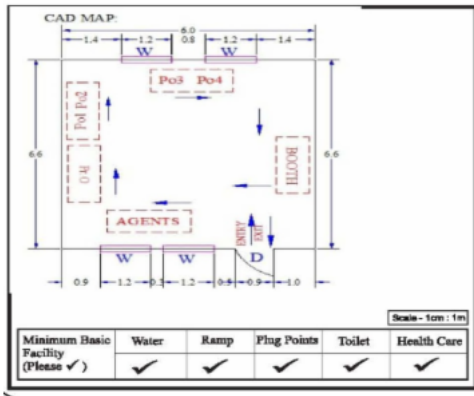

Nazri Naksha

Google Map View

Polling Station Building Front View

Polling Station Front View

Cad View

Key MAP View

(a) Landmarks
(b) Road Names
(c) Traffic Flow