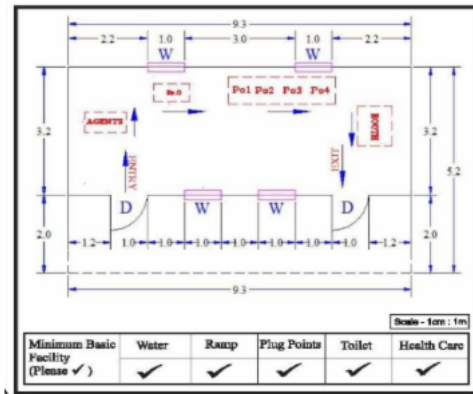

Nazri Naksha

Google Map View

Polling Station Building Front View

Polling Station Front View

Cad View

Key MAP View