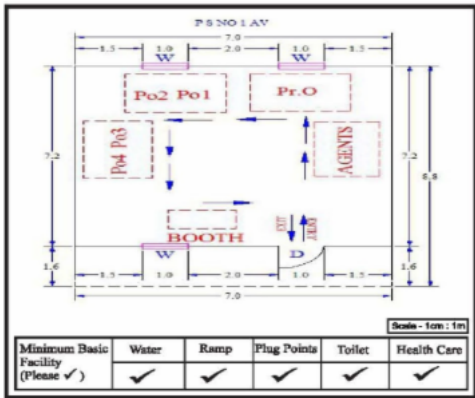

Nazri Naksha

Google Map View

Polling Station Building Front View

Polling Station Front View

Cad View

Key MAP View