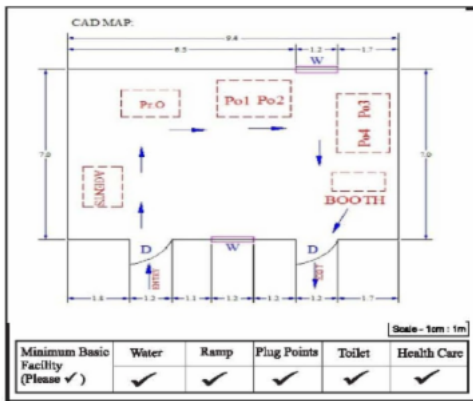

Nazri Naksha

Google Map View

Polling Station Building Front View

Polling Station Front View

Cad View

Key MAP View