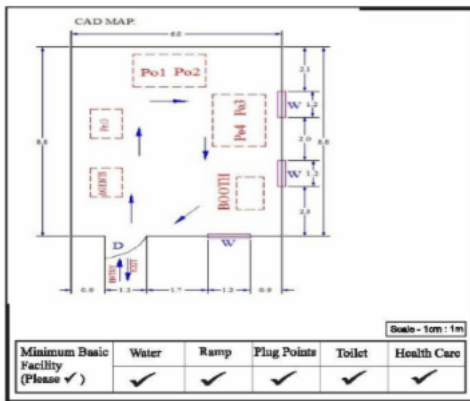

Nazri Naksha

Google Map View

Polling Station Building Front View

Polling Station Front View

Cad View

Key MAP View