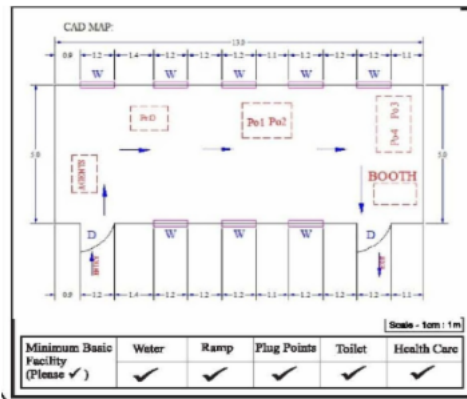

Nazri Naksha

Google Map View

Polling Station Building Front View

Polling Station Front View

Cad View

Key MAP View