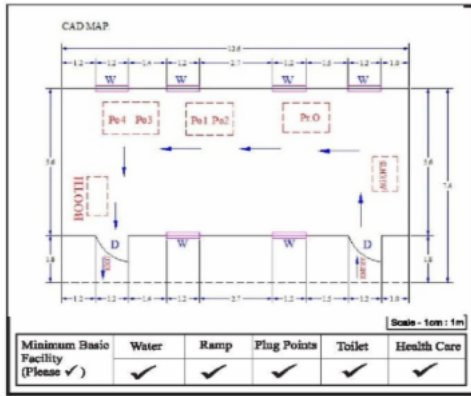

Nazri Naksha

Google Map View

Polling Station Building Front View

Polling Station Front View

Cad View

Key MAP View