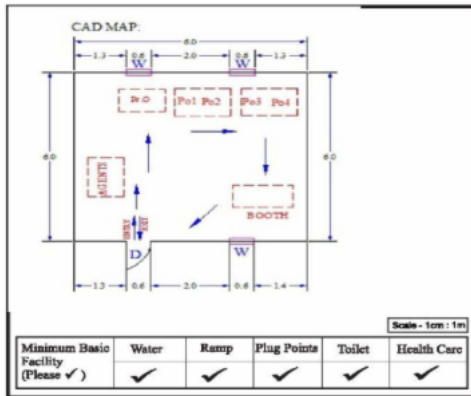

Nazri Naksha

Google Map View

Polling Station Building Front View

Polling Station Front View

Cad View

Key MAP View