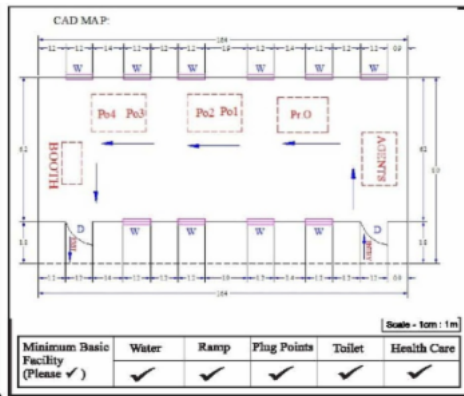

Nazri Naksha

Google Map View

Polling Station Building Front View

Polling Station Front View

Cad View

Key MAP View