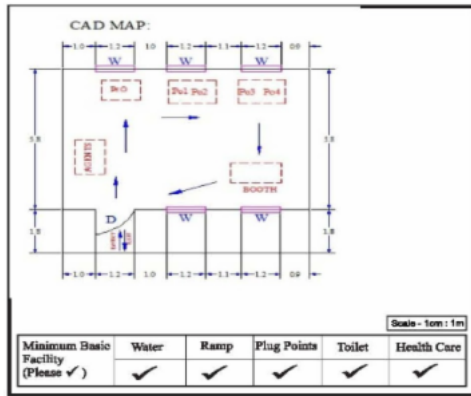

Nazri Naksha

Google Map View

Polling Station Building Front View

Polling Station Front View

Cad View

Key MAP View