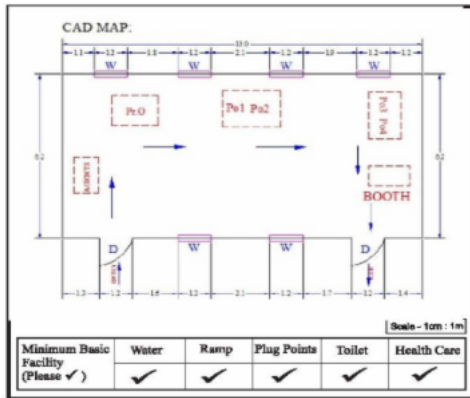

Nazri Naksha

Google Map View

Polling Station Building Front View

Polling Station Front View

Cad View

Key MAP View