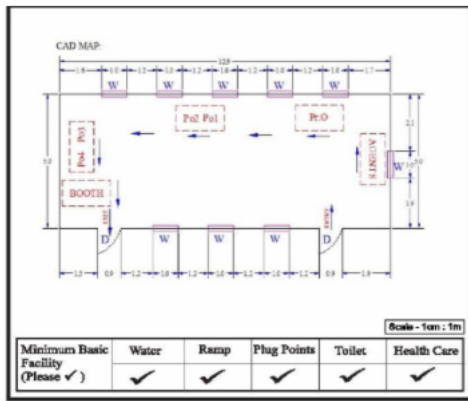

Nazri Naksha

Google Map View

Polling Station Building Front View

Polling Station Front View

Cad View

Key MAP View