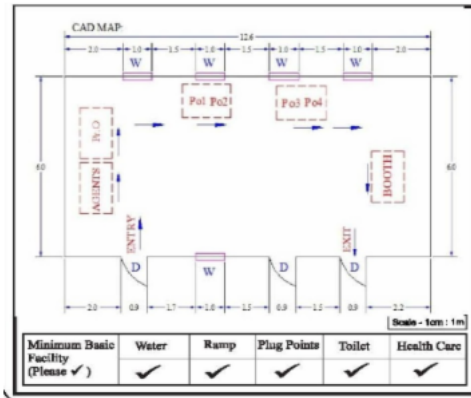

Nazri Naksha

Google Map View

Polling Station Building Front View

Polling Station Front View

Cad View

Key MAP View