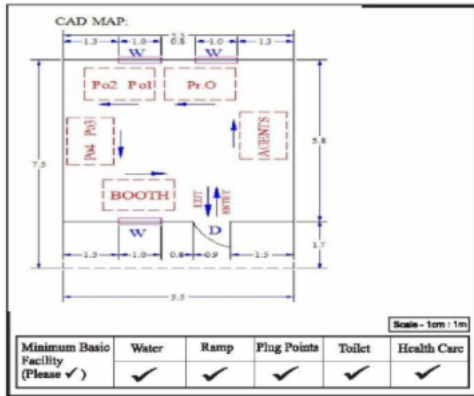

Nazri Naksha

Google Map View

Polling Station Building Front View

Polling Station Front View

Cad View

Key MAP View