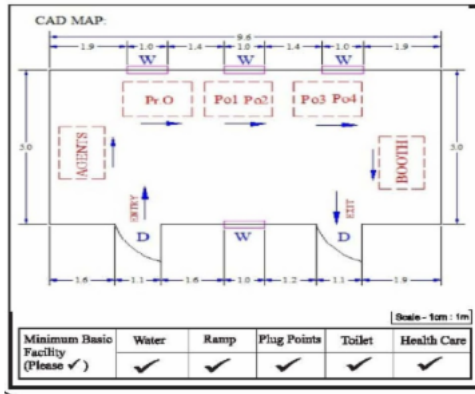

Nazri Naksha

Google Map View

Polling Station Building Front View

Polling Station Front View

Cad View

Key MAP View