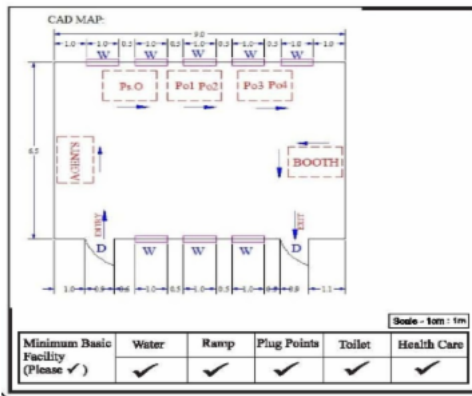

Nazri Naksha

Google Map View

Polling Station Building Front View

Polling Station Front View

Cad View

Key MAP View