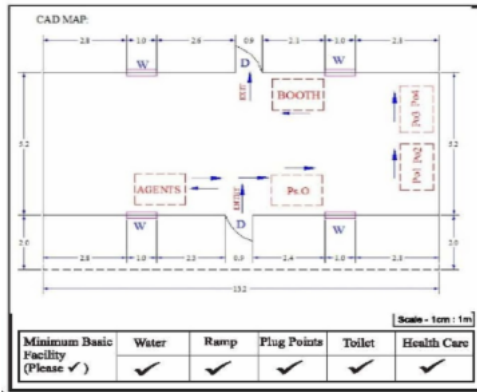

Nazri Naksha

Google Map View

Polling Station Building Front View

Polling Station Front View

Cad View

Key MAP View