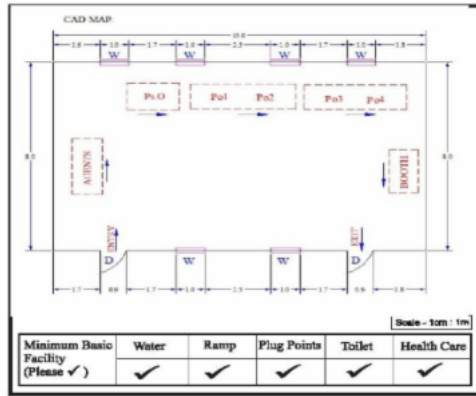

Nazri Naksha

Google Map View

Polling Station Building Front View

Polling Station Front View

Cad View

Key MAP View