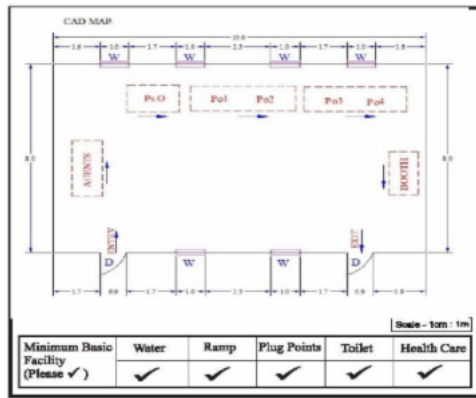

Nazri Naksha

Google Map View

Polling Station Building Front View

Polling Station Front View

Cad View

Key MAP View