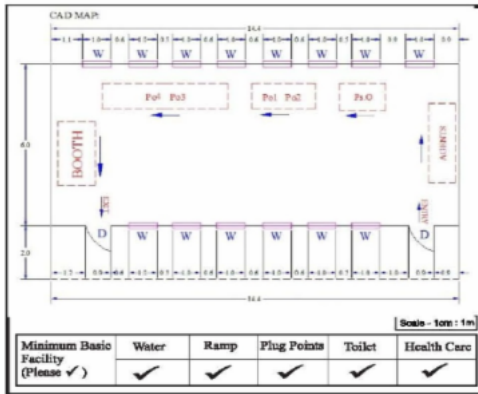

Nazri Naksha

Google Map View

Polling Station Building Front View

Polling Station Front View

Cad View

Key MAP View