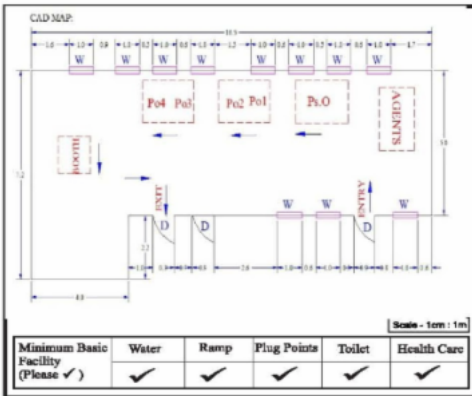

Nazri Naksha

Google Map View

Polling Station Building Front View

Polling Station Front View

Cad View

Key MAP View