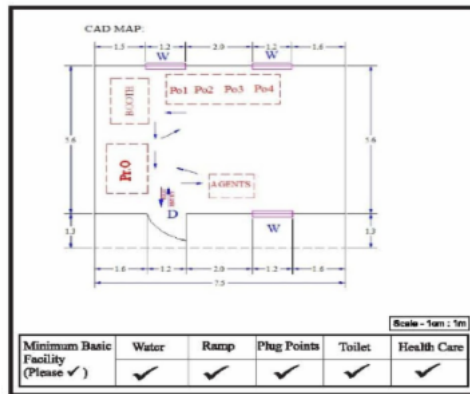

Nazri Naksha

Google Map View

Polling Station Building Front View

Polling Station Front View

Cad View

Key MAP View