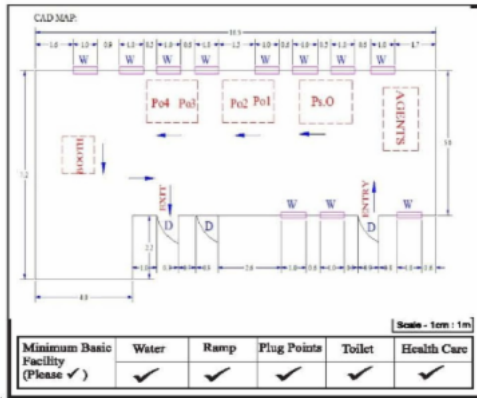

Nazri Naksha

Google Map View

Polling Station Building Front View

Polling Station Front View

Cad View

Key MAP View