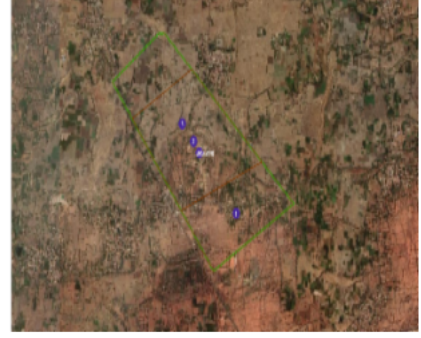

Nazri Naksha

Google Map View