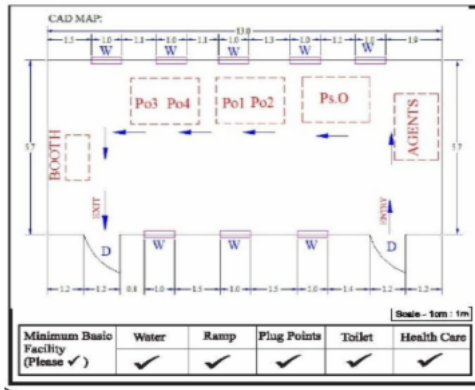

Nazri Naksha

Google Map View

Polling Station Building Front View

Polling Station Front View

Cad View

Key MAP View