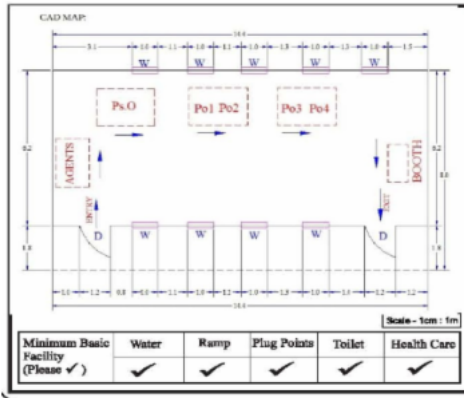

Nazri Naksha

Google Map View

Polling Station Building Front View

Polling Station Front View

Cad View

Key MAP View