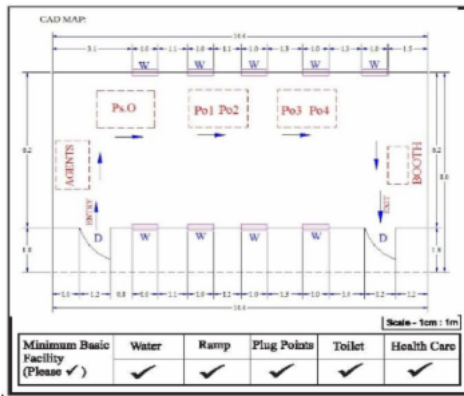

Nazri Naksha

Google Map View

Polling Station Building Front View

Polling Station Front View

Cad View

Key MAP View