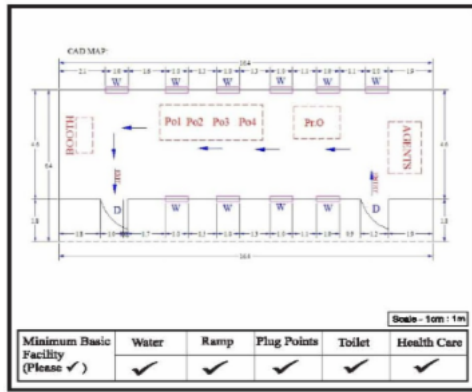

Nazri Naksha

Google Map View

Polling Station Building Front View

Polling Station Front View

Cad View

Key MAP View