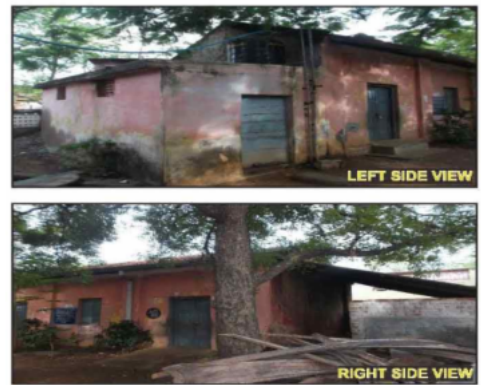

Polling Station Front View