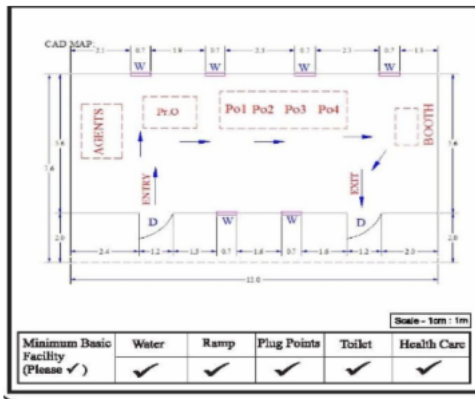

Nazri Naksha

Google Map View

Polling Station Building Front View

Polling Station Front View

Cad View

Key MAP View