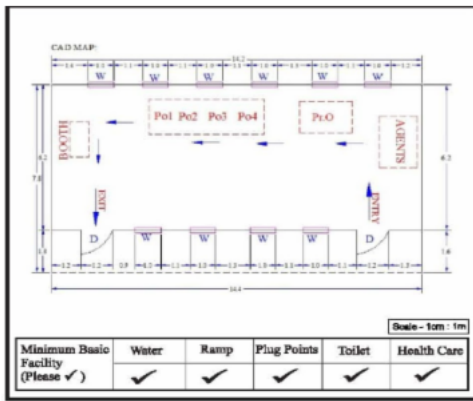

Nazri Naksha

Google Map View

Polling Station Building Front View

Polling Station Front View

Cad View

Key MAP View