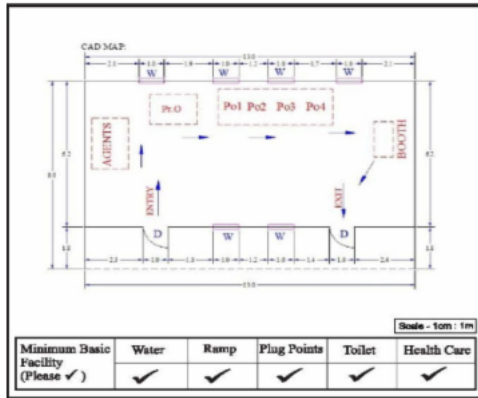

Nazri Naksha

Google Map View

Polling Station Building Front View

Polling Station Front View

Cad View

Key MAP View