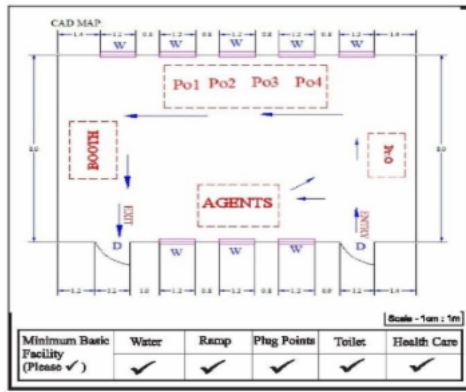

Nazri Naksha

Google Map View

Polling Station Building Front View

Polling Station Front View

Cad View

Key MAP View