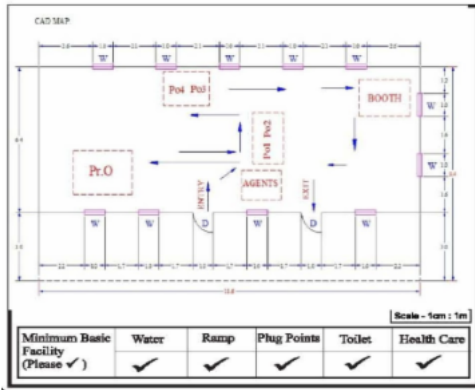

Nazri Naksha

Google Map View

Polling Station Building Front View

Polling Station Front View

Cad View

Key MAP View