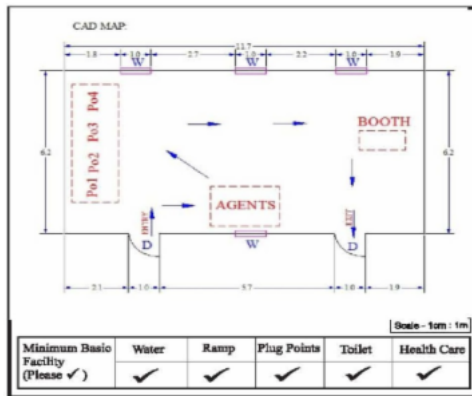

Nazri Naksha

Google Map View

Polling Station Building Front View

Polling Station Front View

Cad View

Key MAP View