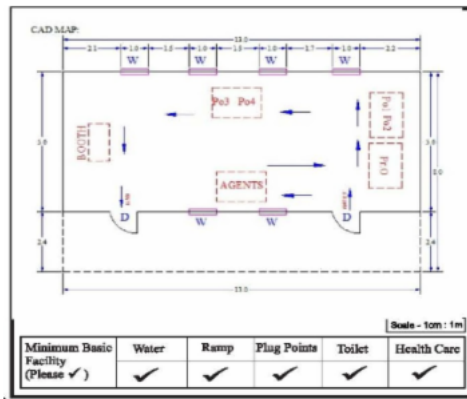

Nazri Naksha

Google Map View

Polling Station Building Front View

Polling Station Front View

Cad View

Key MAP View